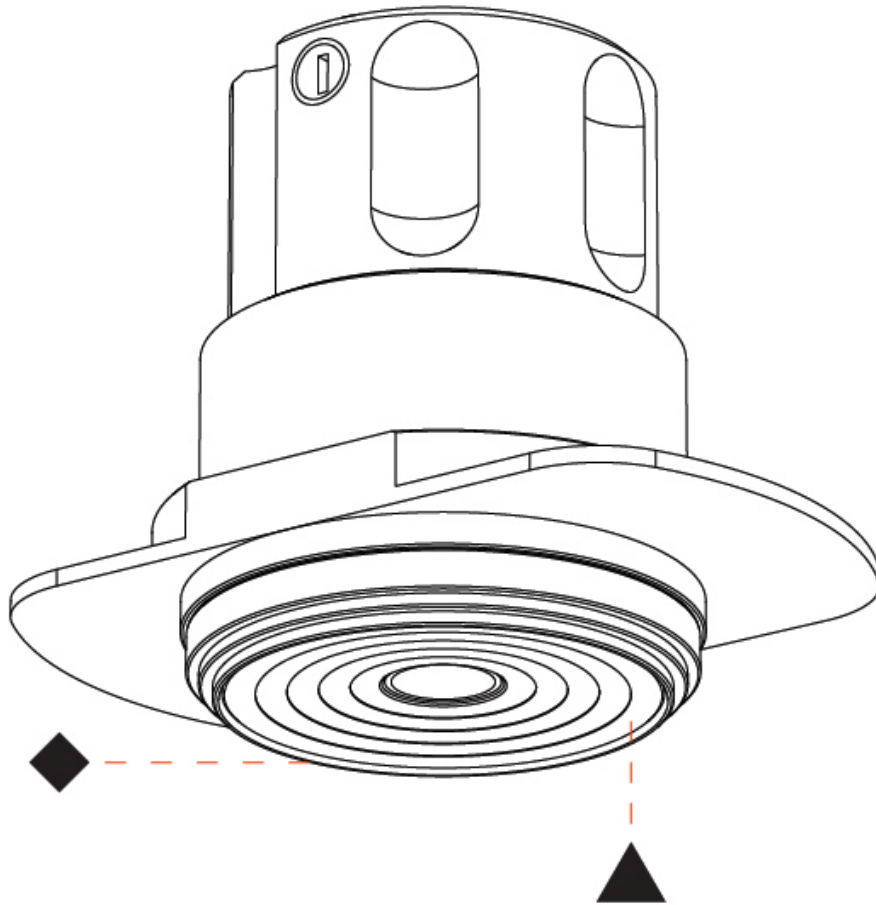

STUDIO COLLECTION 1 TRIMLESS

A350124-

PROJECT	_____
TYPE	_____
SPECIFIER	_____
QUANTITY	_____
DATE	_____

A