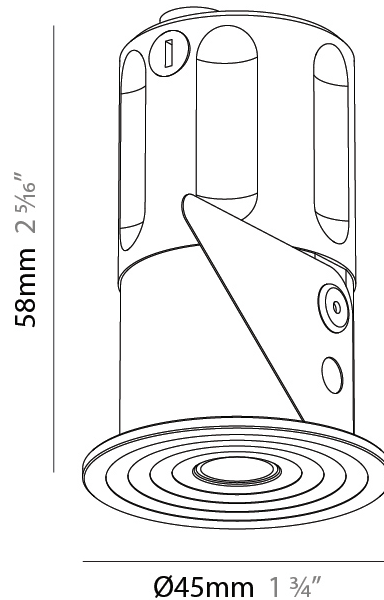

GENERAL

Series: Studio Collection
Subseries: Studio Collection 1
Partner: Prolicht
Division: Architectural
Installation: Recessed
Product Type: Downlight
Mounting Location: Ceiling
Light Distribution: Direct

PHYSICAL

Aperture Sizes - Downlights: 1"
Shape: Round
Diameter (mm): 35
Diameter (in): 1 3/8"
Height (mm): 76
Height (in): 3
Ceiling Thickness (mm): 1 - 30
Ceiling Thickness (in): 1/16 - 1 3/16
Min. Recessing Depth (mm): 70
Min. Recessing Depth (in): 2 3/4"
Weight (kg): 0.057
Fixture Finish: [ALU / PBR](#)
Fixture Material: Extruded Aluminum
Cut-out Measurements: 32mm/1 1/4" Diameter

ELECTRICAL

Lamp Type: LED (Zhaga Standard)
Input Wattage (W): 6
Total Output Wattage (W): 5.4
Dimming: Tri-Mode (Non-Dimming and Phase Dimming (120Vac only) and 0-10V Dimming)
Driver Included: No
Driver Location: Remote
Driver Type: Constant Current - Universal
Driver Class: Class 2
Input Voltage (V): 120 - 277
Constant Current (mA): 350

LED

Color Temperature (*K): [2700 / 3000 / 3500 / 4000](#)
Max. Delivered Lumen (lm): 242 / 256 / 270 / 277
Nominal Lumen (lm): 382 / 405 / 427 / 438
CRI: >90 CRI
Lamp Life (hrs): 50000

OPTICAL

Beam Angle: [34 / 52](#)

RATINGS AND CERTIFICATIONS

Certified By: CSA Certified to UL and CSA Standards
IP rating: IP40